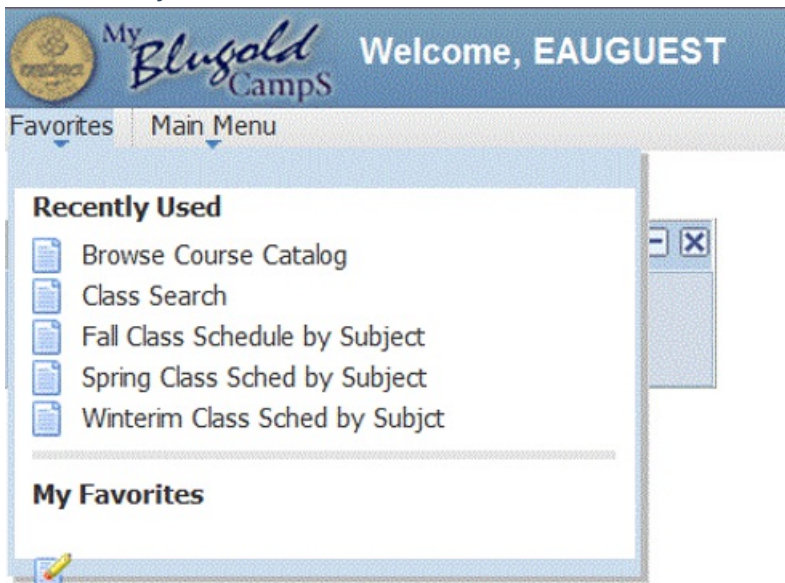

CampS: Navigation in MyBlugold CampS (Guests)

Last Modified on 12/13/2019 4:26 pm CST

MyBlugold CampS can be used to access various tools for searching the class schedule, browsing the course catalog, and more.

Self Service and Home Tab

The *Self Service* folder provides a menu of options for many items such as class searches, viewing term information, viewing class schedules by term, browsing the course catalog, and verifying transfer credits.

Clicking **Home** on the right side of the screen will bring you back to the Self Service main menu page.

Favorites

The *Favorites* tab can be used to access information you have recently used on MyBlugold CampS or information you have marked as "favorite".